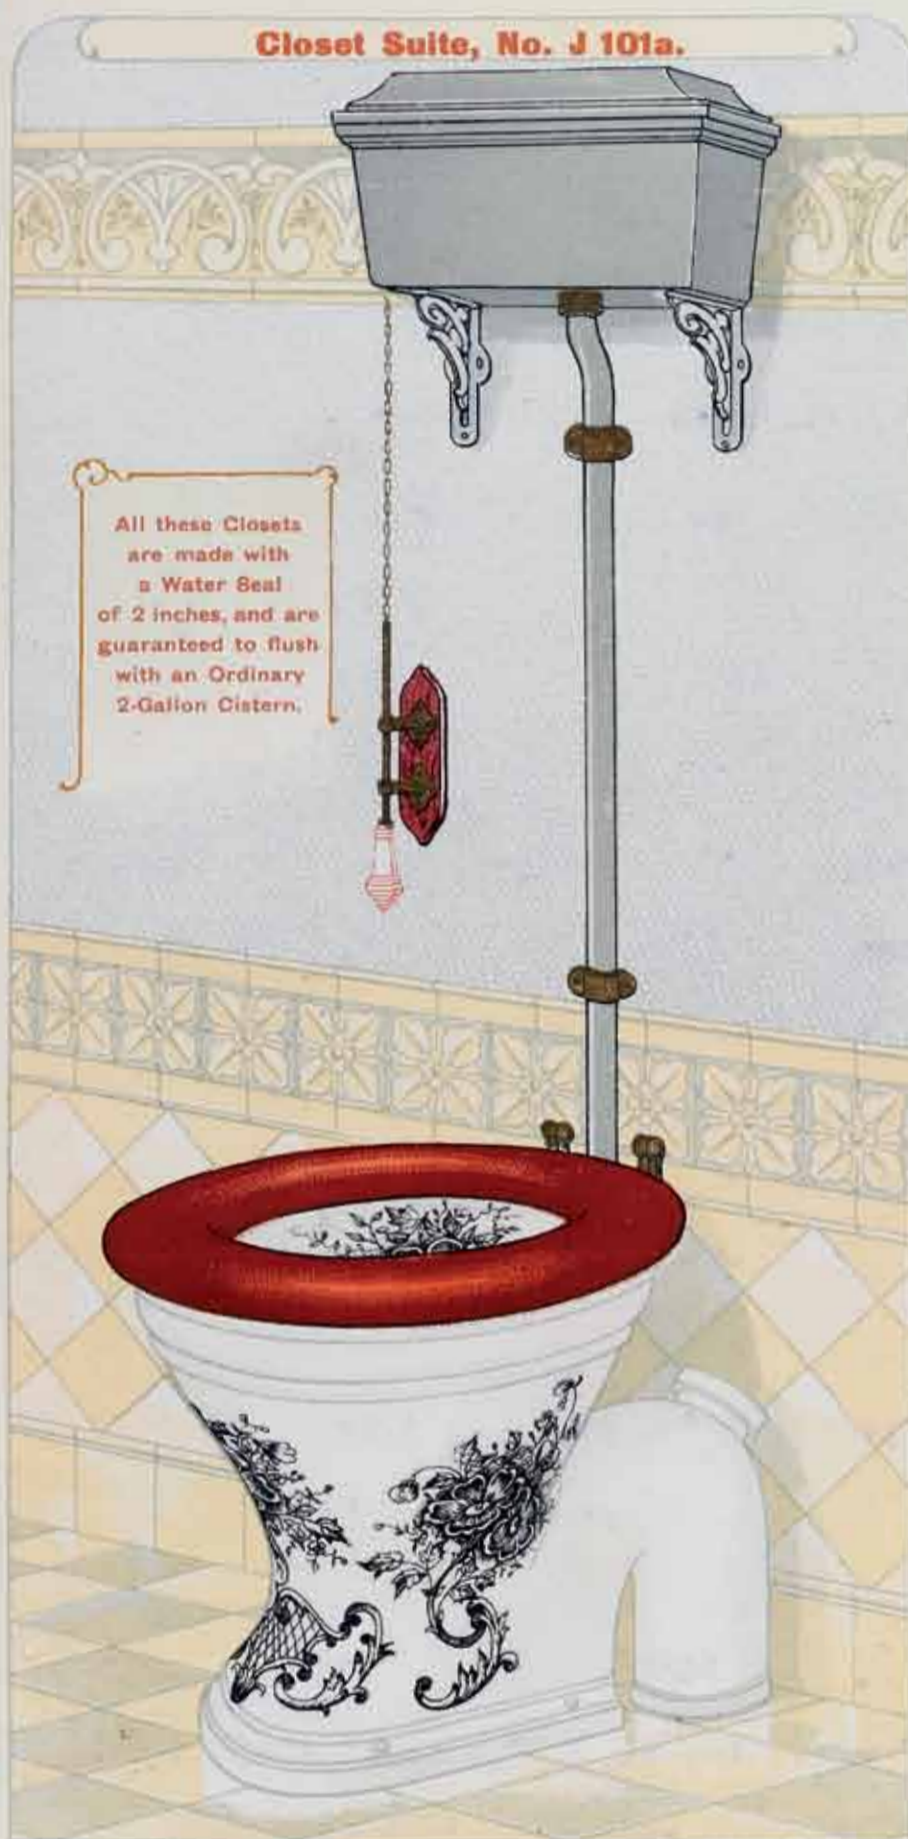

NEW PORCELAIN

TRADE

MARK

ROYALE (NON-CRAZING)

"VOLCANIA"

Registered No. 240,442.

WASHDOWN CLOSETS.

WHITE OR IVORY BODY.

Closet Suite, No. J 101a.

All these Closets are made with a Water Seal of 2 inches, and are guaranteed to flush with an Ordinary 2-Gallon Cistern.

**Closet Suite, No. J 101a**, comprising Porcelain Closet "Volcania" C.C.S. Trap with rest, printed No. 19 Pattern, in Flown Indian Pearl; Mahogany Seat, with Nickel Plated or Brass Hinges, 1 1/4-in. Lead Pipe with 2 Clips, 2-Gallon Cast-iron Cistern, Cover and Brackets for ditto with China Pull and Brass Rod, and Ornamental Wood Block; with India-rubber Cone Connection Complete.